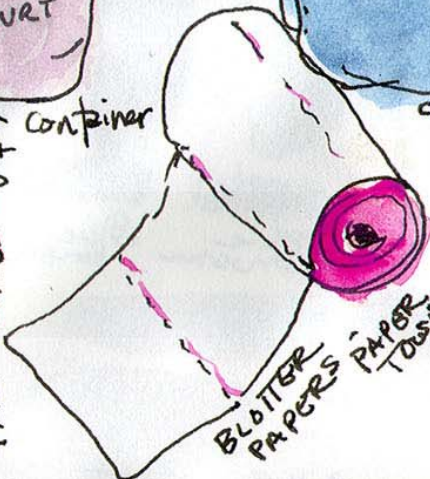

ROUND . POINTED BRUSH

AQUA BRUSH WITH RESERVOIR

WIDE-FLAT BRUSH

BLACK INK PEN - MICRO POINT

WATERCOLOUR PENCIL

sepia

0.5 mm Pencil

Detail Pencil

GRAPHITE DRAWING PENCIL 9B

Medium - soft
4B to 9B

Ruler or Measuring Tape

Acid Free
Tape

Water Container

CARRY BAG

PALETTE PAINTS

WATERCOLOR
BLOCK
9x12 cold Press
Cap