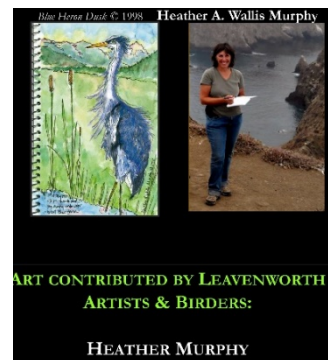

ART CONTRIBUTED BY LEAVENWORTH ARTISTS & BIRDERS:
HEATHER MURPHY